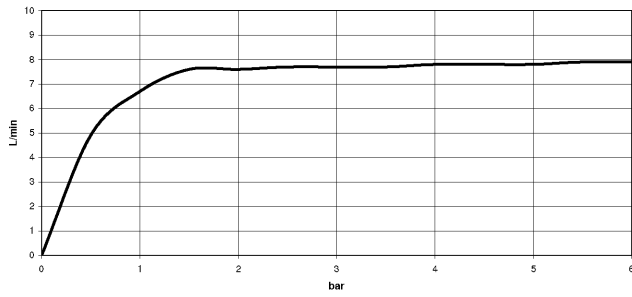

Flow rate chart

Certificates

LGA_38642.

WRAS_240102021.